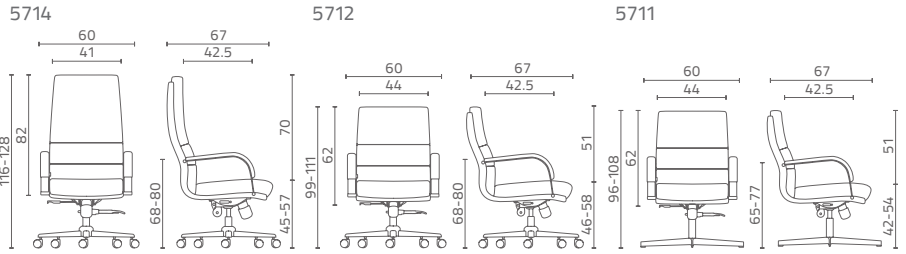

arvand   
Products Dimension

3014 MANAGERIAL 3214 CLERK 3114 CONFERENCE

5714 MANAGERIAL 5712 CLERK 5711 CONFERENCE

5710 CONFERENCE 5814 CLERK 5810 CONFERENCE

5414 OPERATIVE 5416 OPERATIVE 5406-5404 OPERATIVE

8016 MANAGERIAL 8014 CLERK 1010 OPERATIVE

3714 OPERATIVE 3710 STACKING 3710 STACKING

3814 OPERATIVE 3810 STACKING 3814 OPERATIVE

2110 CLASSROOM 2200 STACKING 3810S CLASSROOM

2300 STACKING 2310 STACKING 2340-2343 CLASSROOM-STACKING

2320 CLASSROOM 3720 SPORT

4

5

CINEMA

3910

SEATING GROUP

3912

SEATING GROUP